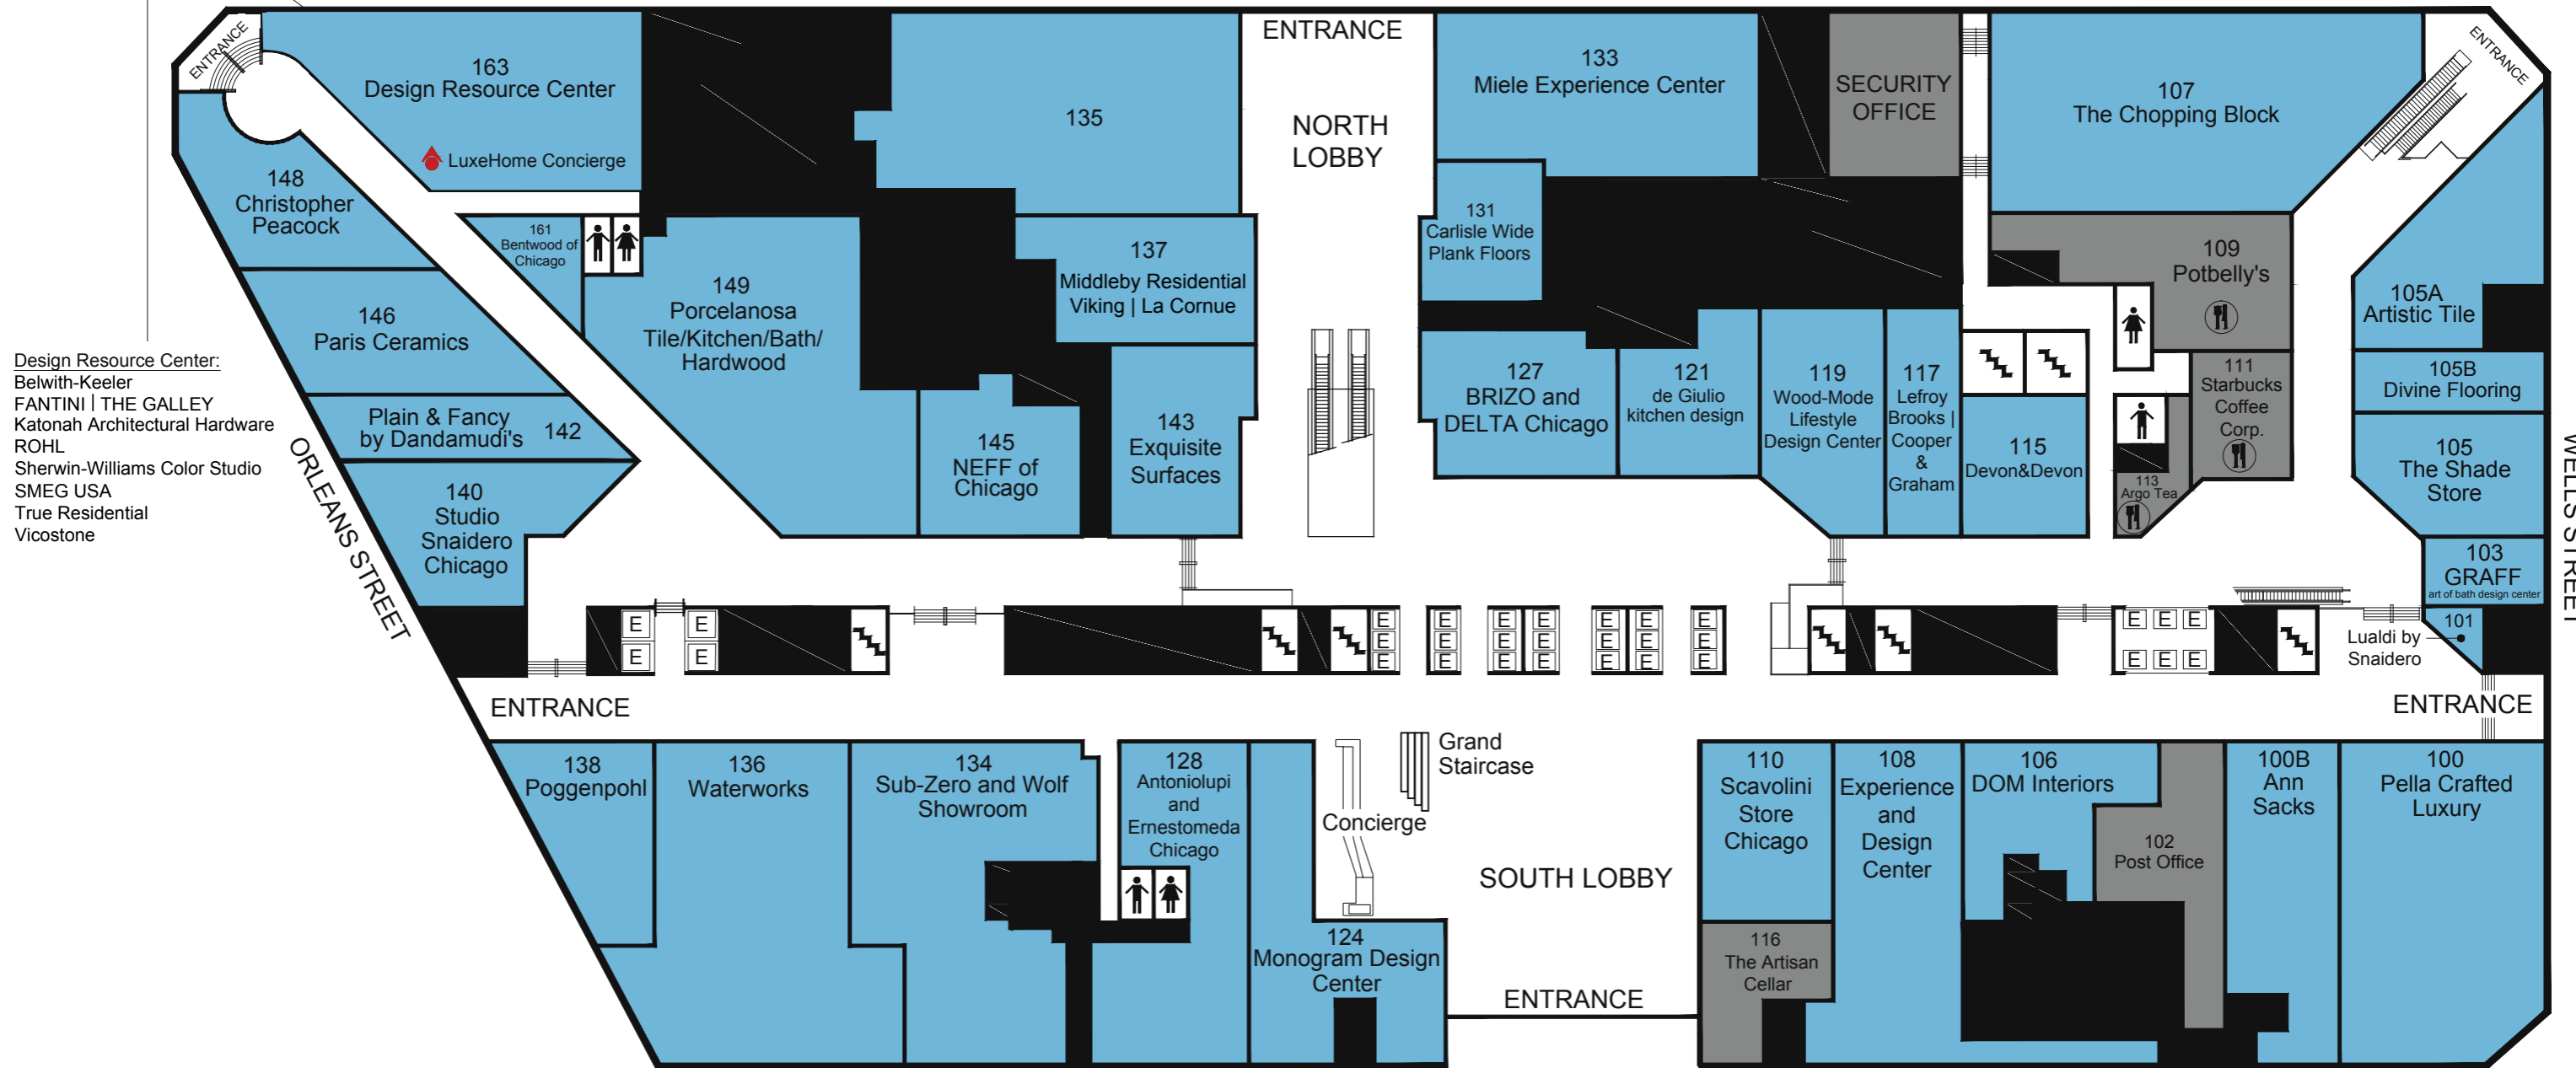

NORTH DRIVE - KINZIE STREET

Design Resource Center:
 Belwith-Keeler
 FANTINI | THE GALLEY
 Katonah Architectural Hardware
 ROHL
 Sherwin-Williams Color Studio
 SMEG USA
 True Residential
 Vicostone

MART PLAZA DRIVE - FRONT DRIVE